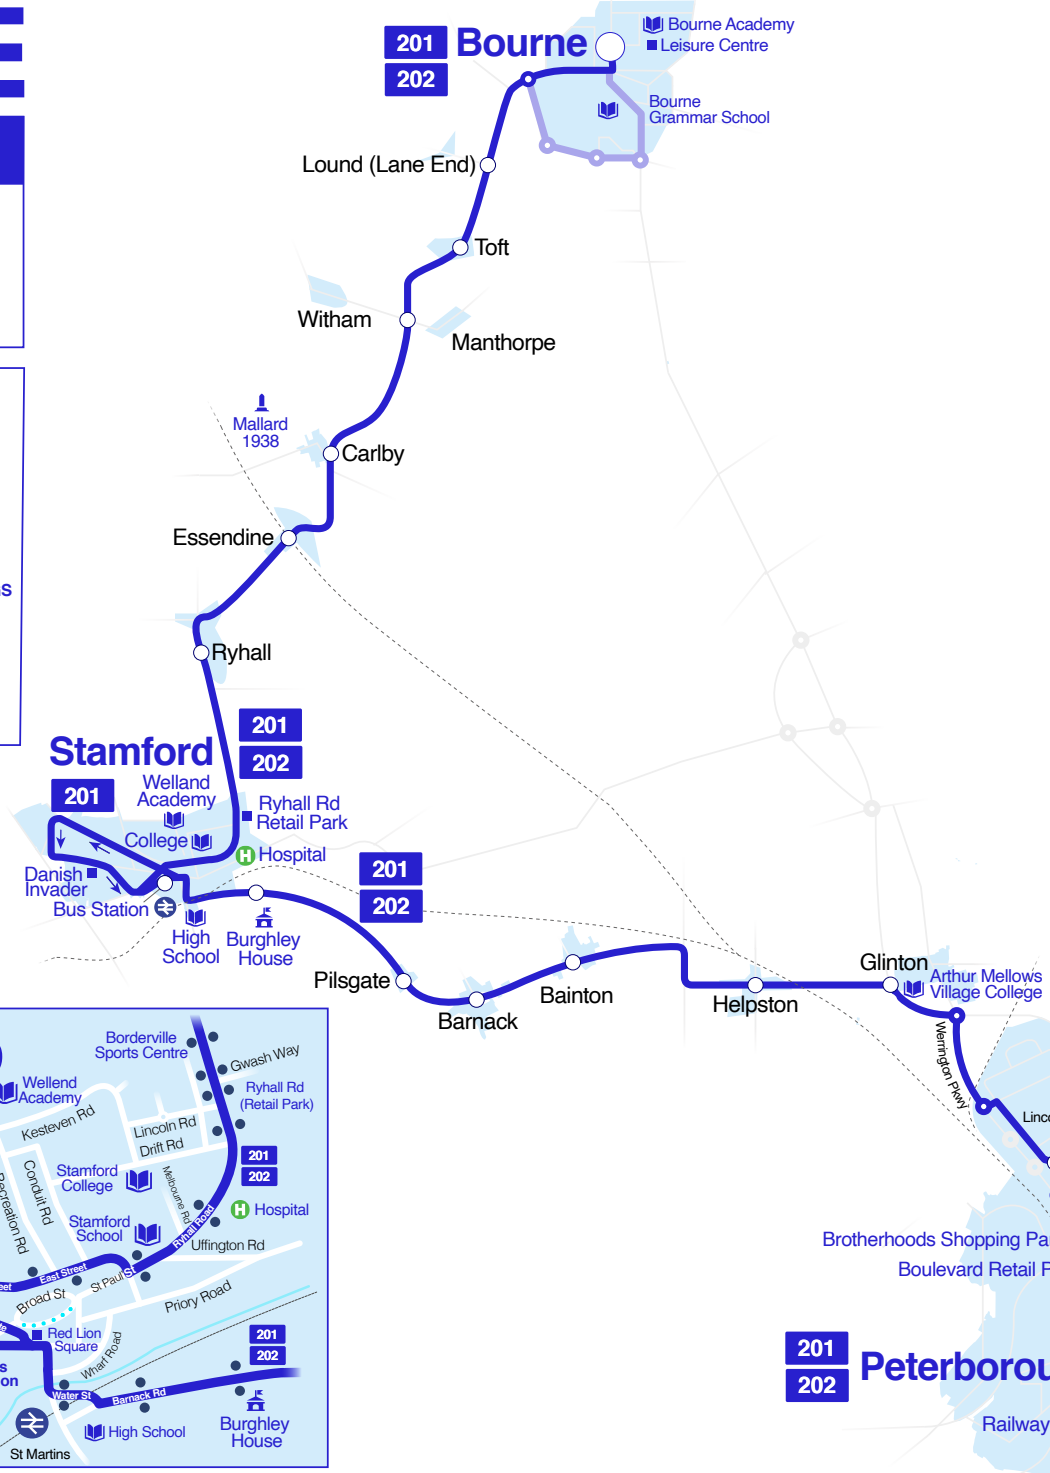

## 201 202

- Mon - Sat
- Schooldays only
- Bus Stop
- ..... Pedestrian areas

## 201 202 Peterborough

Railway Station  
 Queensgate Bus Station