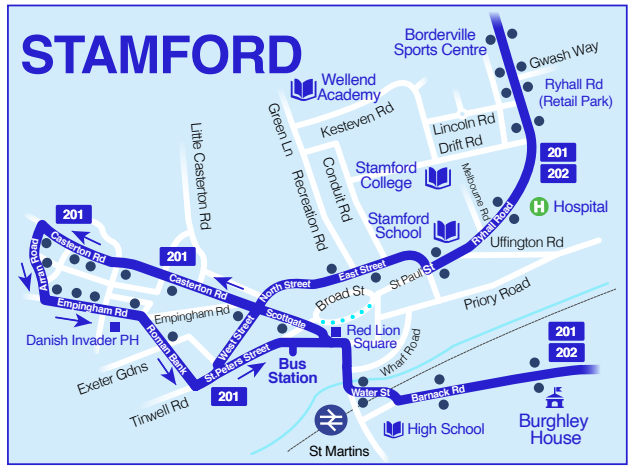

## 201 202

- Mon - Sat
- Schooldays only
- Bus Stop
- ..... Pedestrian areas

## 201 202 Peterborough

Railway Station  
 Queensgate Bus Station