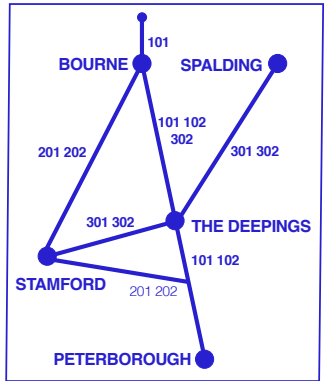

# DELAINE

BUSES

## 201 202

- Mon - Sat
- Schooldays only
- Bus Stop
- ..... Pedestrian areas